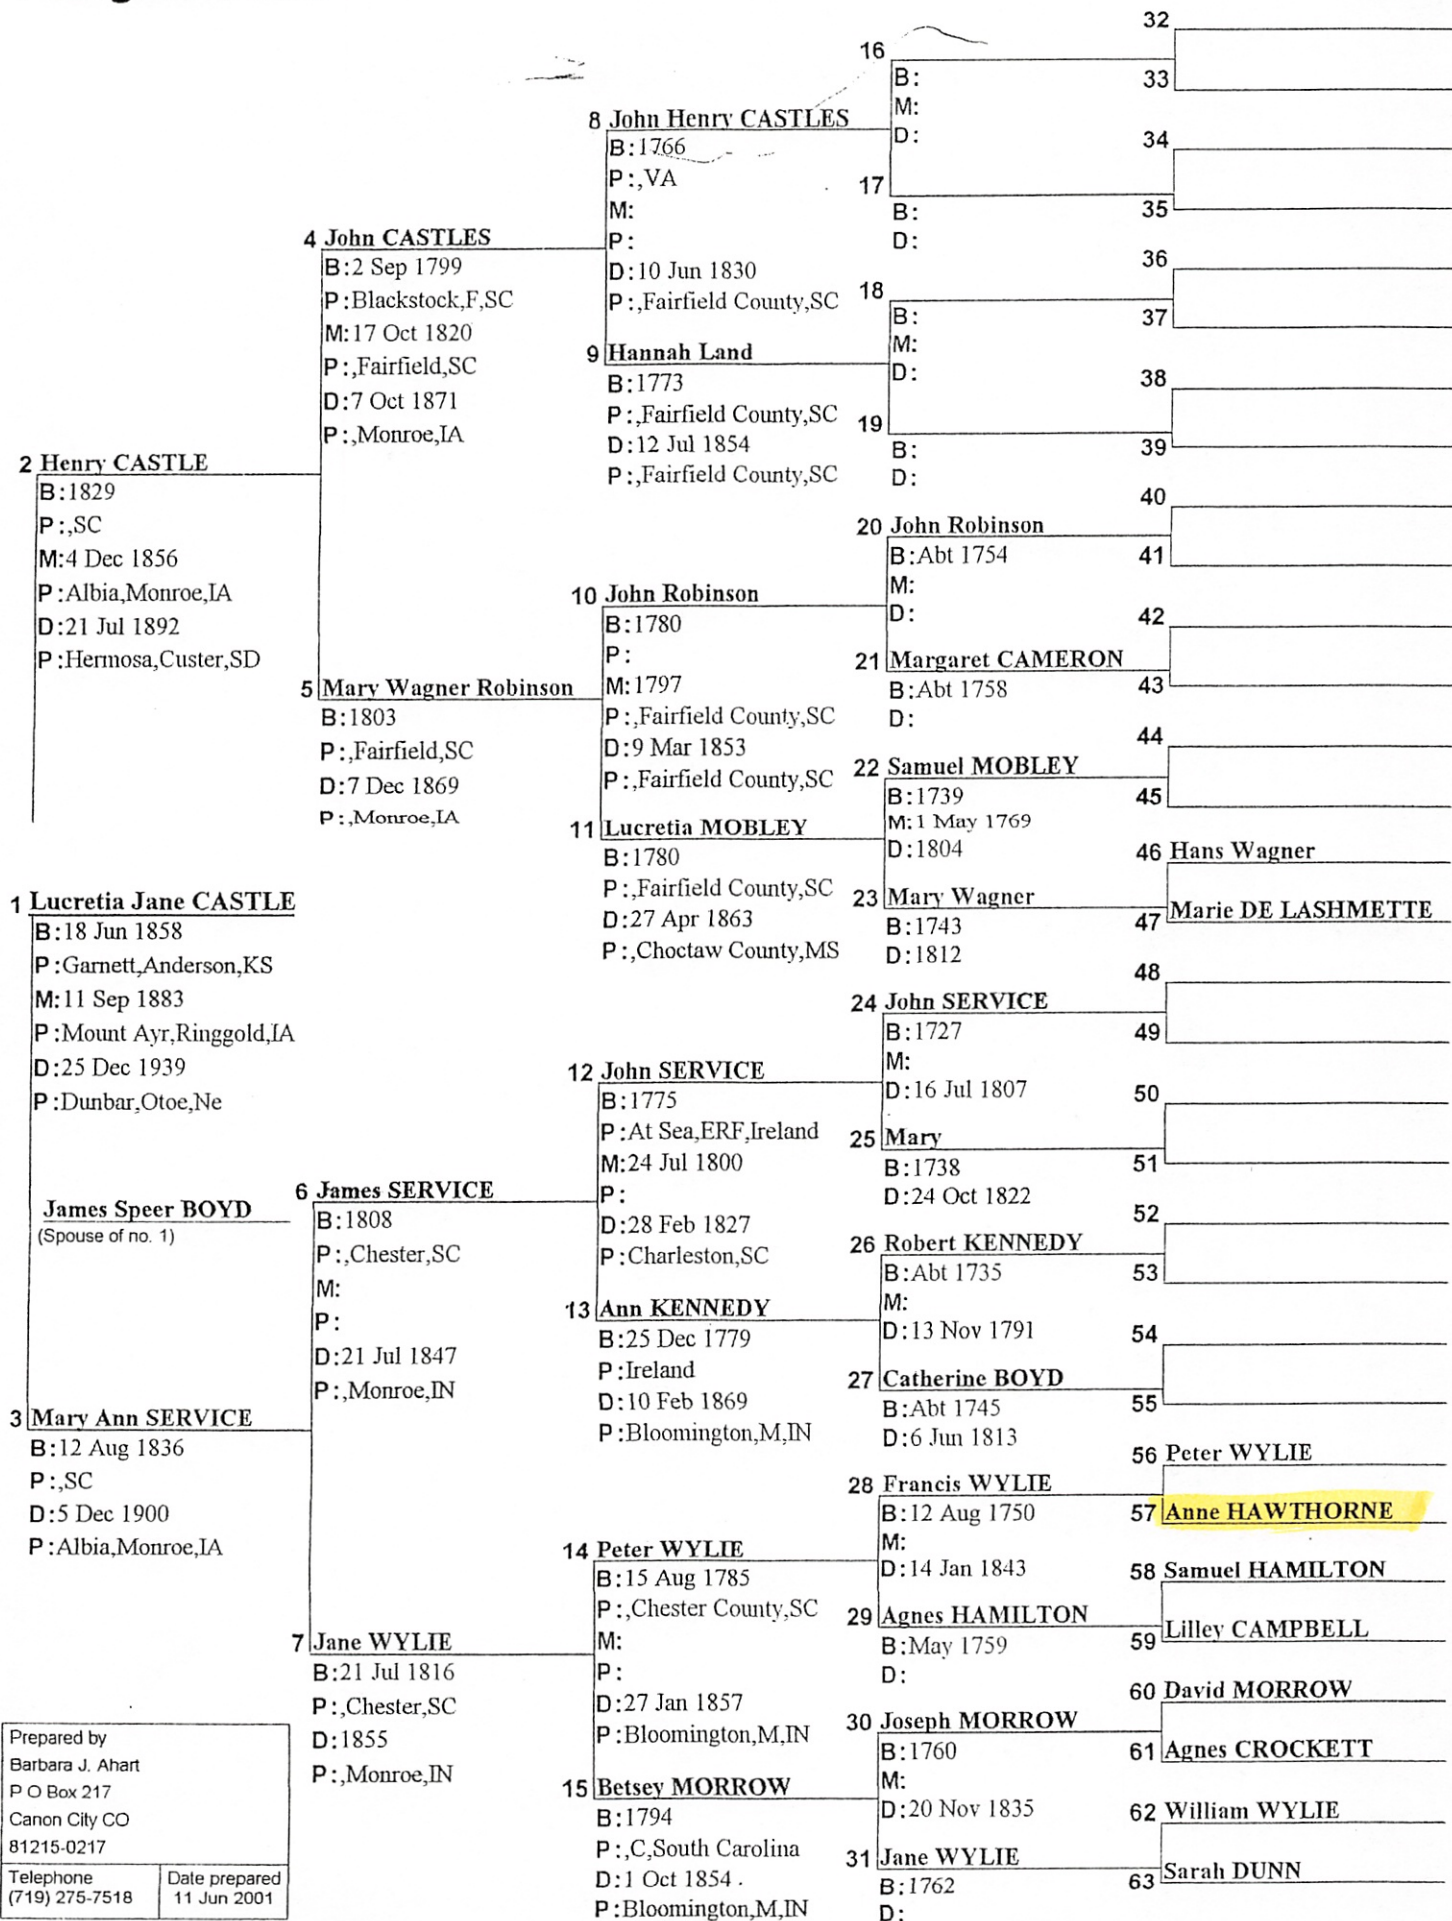

Pedigree Chart

Prepared by
 Barbara J. Ahart
 P O Box 217
 Canon City CO
 81215-0217

Telephone (719) 275-7518
 Date prepared 11 Jun 2001